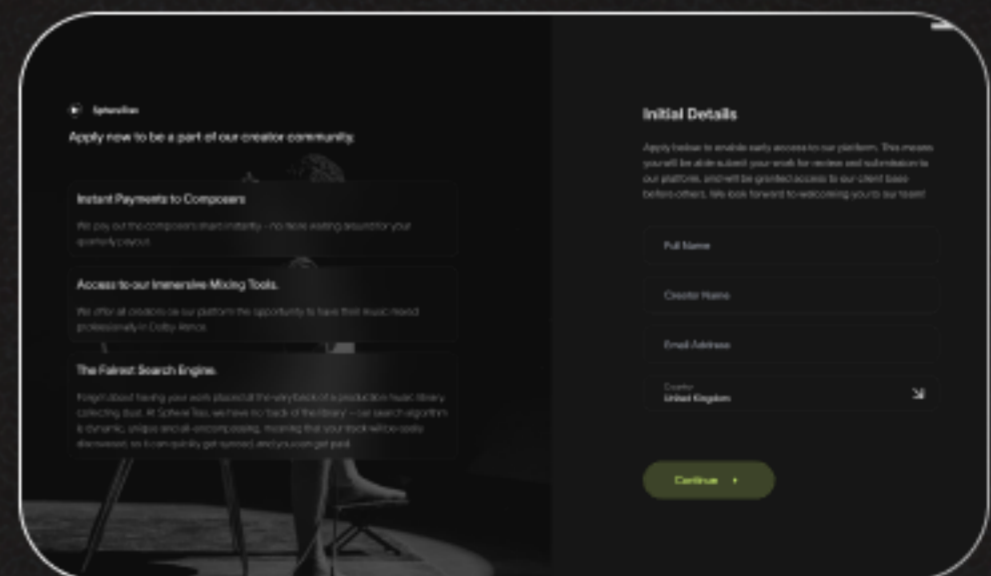

Onboarding Composers

Composers can join SphereTrax by completing a simple registration process. They can then upload their tracks, access additional services, and manage their music through their personalized dashboard.