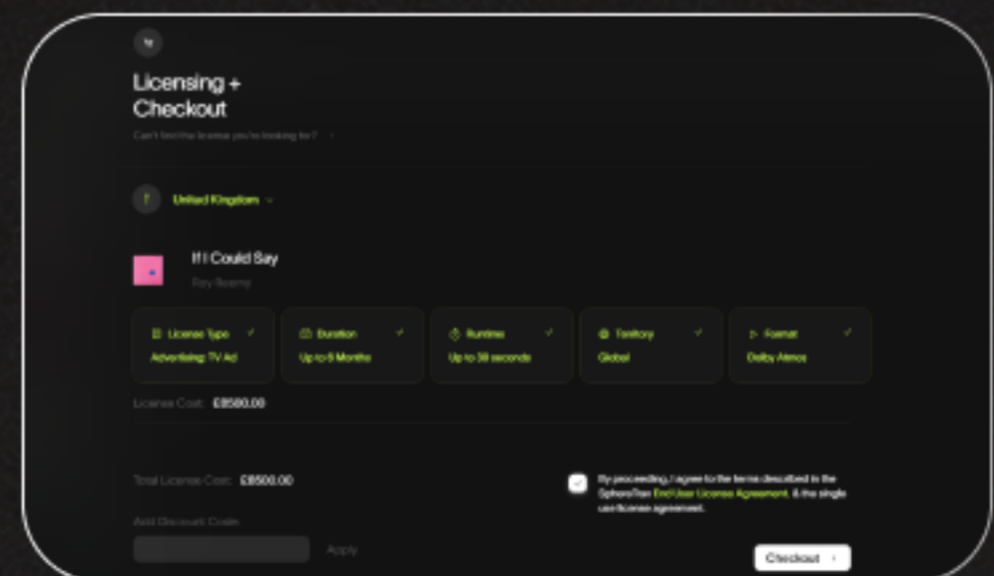

Simplified Licensing

SphereTrax offers a streamlined licensing process, enabling users to secure music licenses in just five clicks. This efficiency not only saves time but also ensures that artists are paid instantly upon purchase.