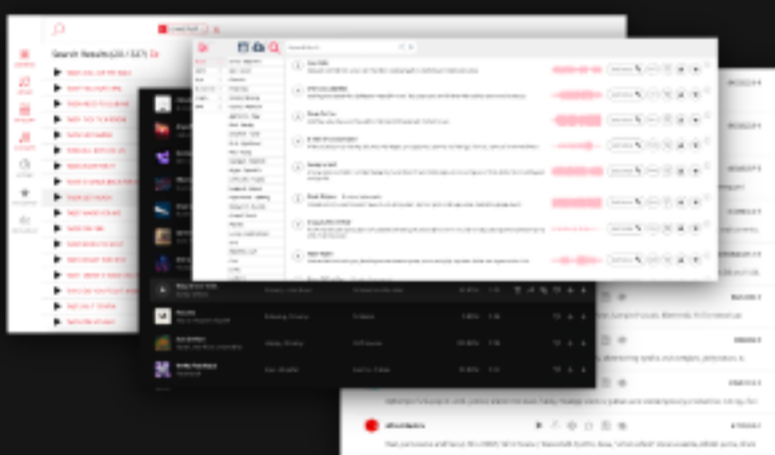

White Paper 2024

The screenshot displays the SphereTrax software interface. At the top left, there is a 'SphereTrax' logo and a dropdown menu. Below it, a video player shows a close-up of a person's face with their hand near their eye. To the right of the video player is a track list with items like 'Underscore', 'Direct Jazz', 'Unknown Overscore', 'Martin Skasese', 'Lagoon', 'Sculpture', and 'Underscore II'. Below the track list is a mixing console with various controls and sliders.

Introduction

The demand for high-quality, easily licensable music has never been greater. Creative industries require efficient and reliable solutions to find the perfect soundtrack for their projects. SphereTrax addresses this need by offering a robust platform that streamlines music discovery, curation, and licensing, while supporting composers with fair revenue models and additional services.