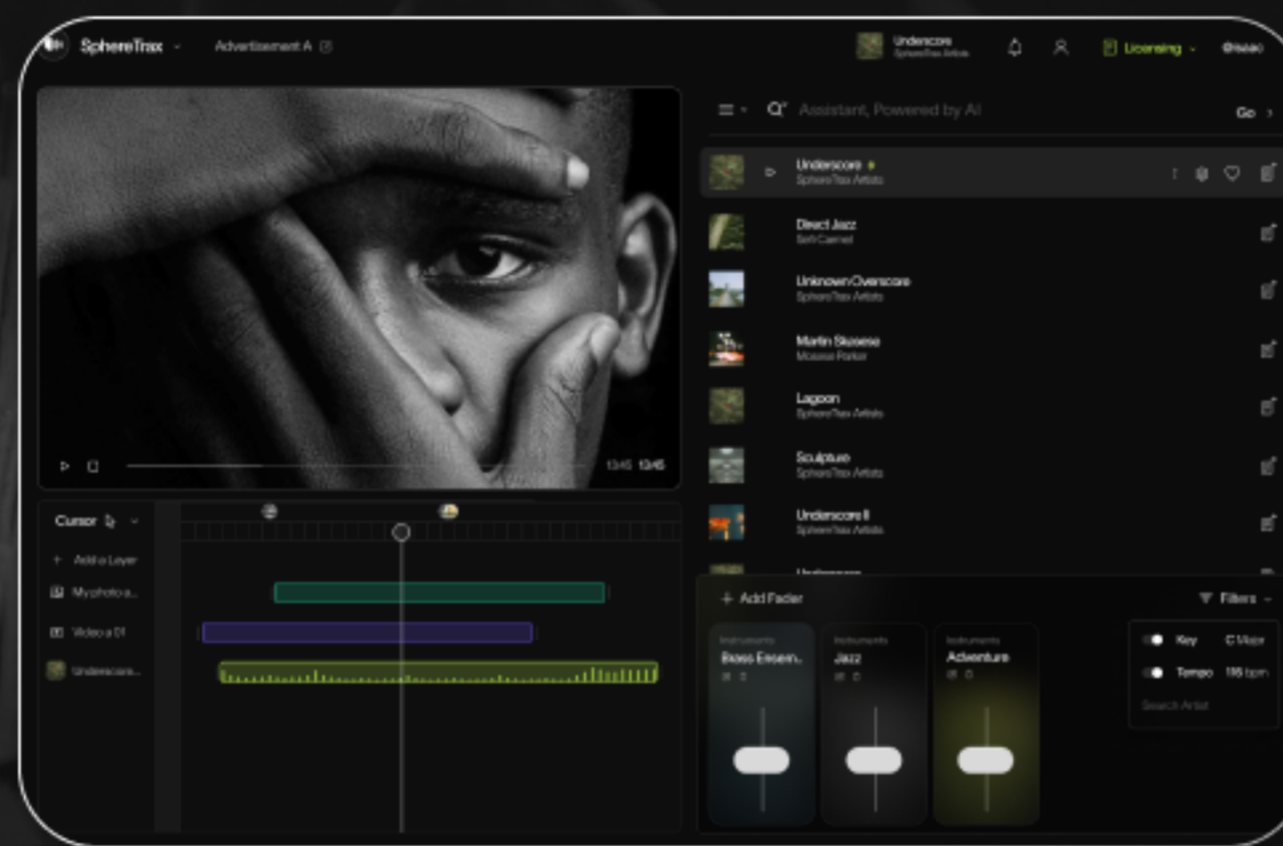

White Paper 2024

The screenshot displays the SphereTrax software interface. At the top left, there is a 'SphereTrax' logo and a dropdown menu. Below it, a video player shows a close-up of a person's face with their hand near their eye. To the right of the video player is a track list with items like 'Underscore', 'Direct Jazz', 'Unknown Overscore', 'Martin Skasese', 'Lagoon', 'Sculpture', and 'Underscore II'. Below the track list is a mixing console with various controls and sliders.

Introduction

The demand for high-quality, easily licensable music has never been greater. Creative industries require efficient and reliable solutions to find the perfect soundtrack for their projects. SphereTrax addresses this need by offering a robust platform that streamlines music discovery, curation, and licensing, while supporting composers with fair revenue models and additional services.

Solutions

Discovery

SphereTrax offers an AI-powered search experience with over 150 faders, allowing users to filter music by genres, moods, instruments, and more. This advanced discovery tool ensures that music buyers can quickly and easily find the perfect track for their projects.